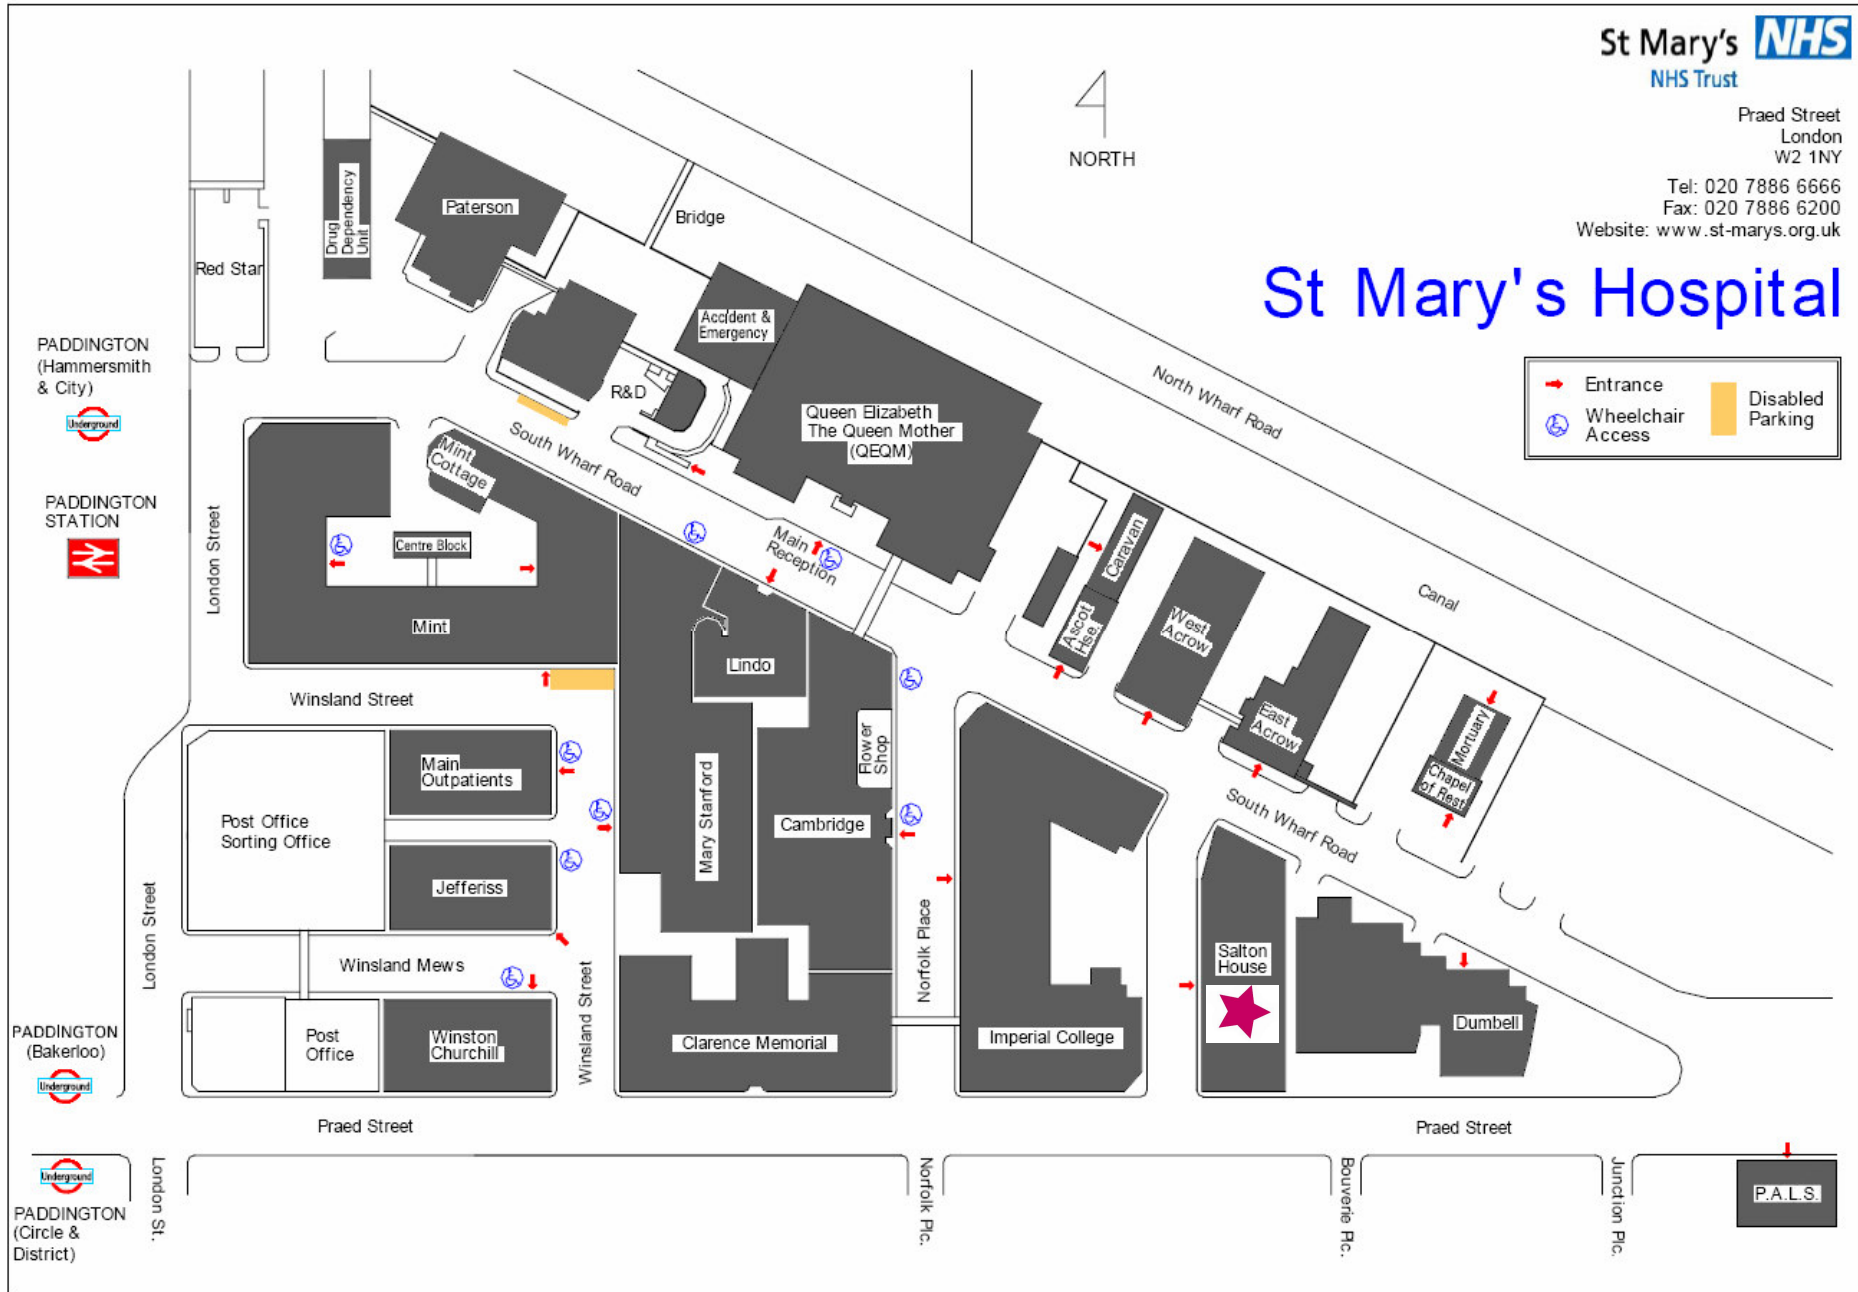

# St Mary's Hospital

**COSMIC** St Mary's Hospital  
Room 31 Ground Floor Salton House  
South Wharf Road  
London W2 1BL

T+44 (0)20 3312 6947  
F+44 (0)20 3312 6249  
info@cosmiccharity.com  
www.cosmiccharity.com